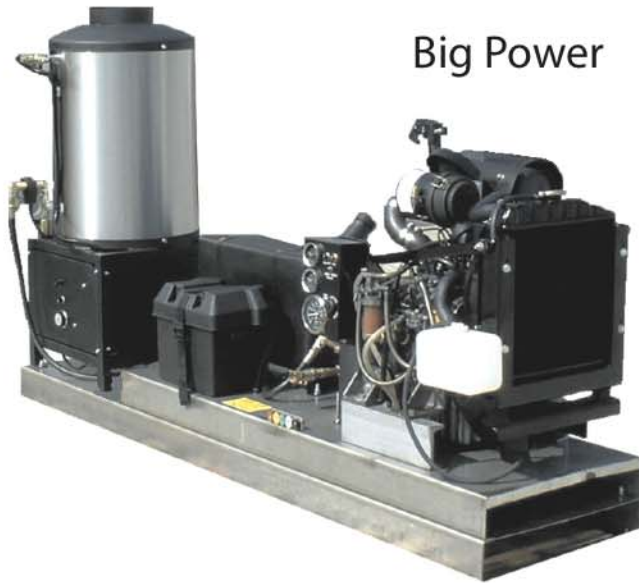

## Portable

## Big Power

Model  
B-6540-YGE

6.5 GPM  
@ 4000 PSI

25 HP  
Electric Start

Model  
B-6540-YADE

5.6 GPM  
@ 4000 PSI

25 HP  
Electric Start/  
HOT Water

\*Custom Units Available Upon Request

### Big Power Washer Features

- Yanmar Diesel Engine
- Belt Drive Pump
- Overheat Protection
- Electric Start
- Stainless Steel Skid
- 50 ft. High Pressure Hose
- Trigger Gun and Wand
- 4 Tips
- Battery
- Factory Run Tested